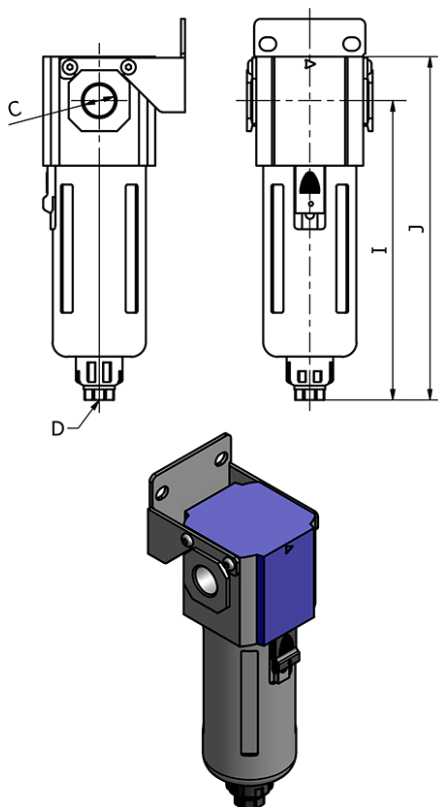

Data Sheet

Article number: 58GF30010AG

Description: Filter, type GF30010AG
port 3/8", automatic drain

Measures

C = 3/8"
D = G1/8
Depth = 53.4
I = 143
J = 164
Width = 51